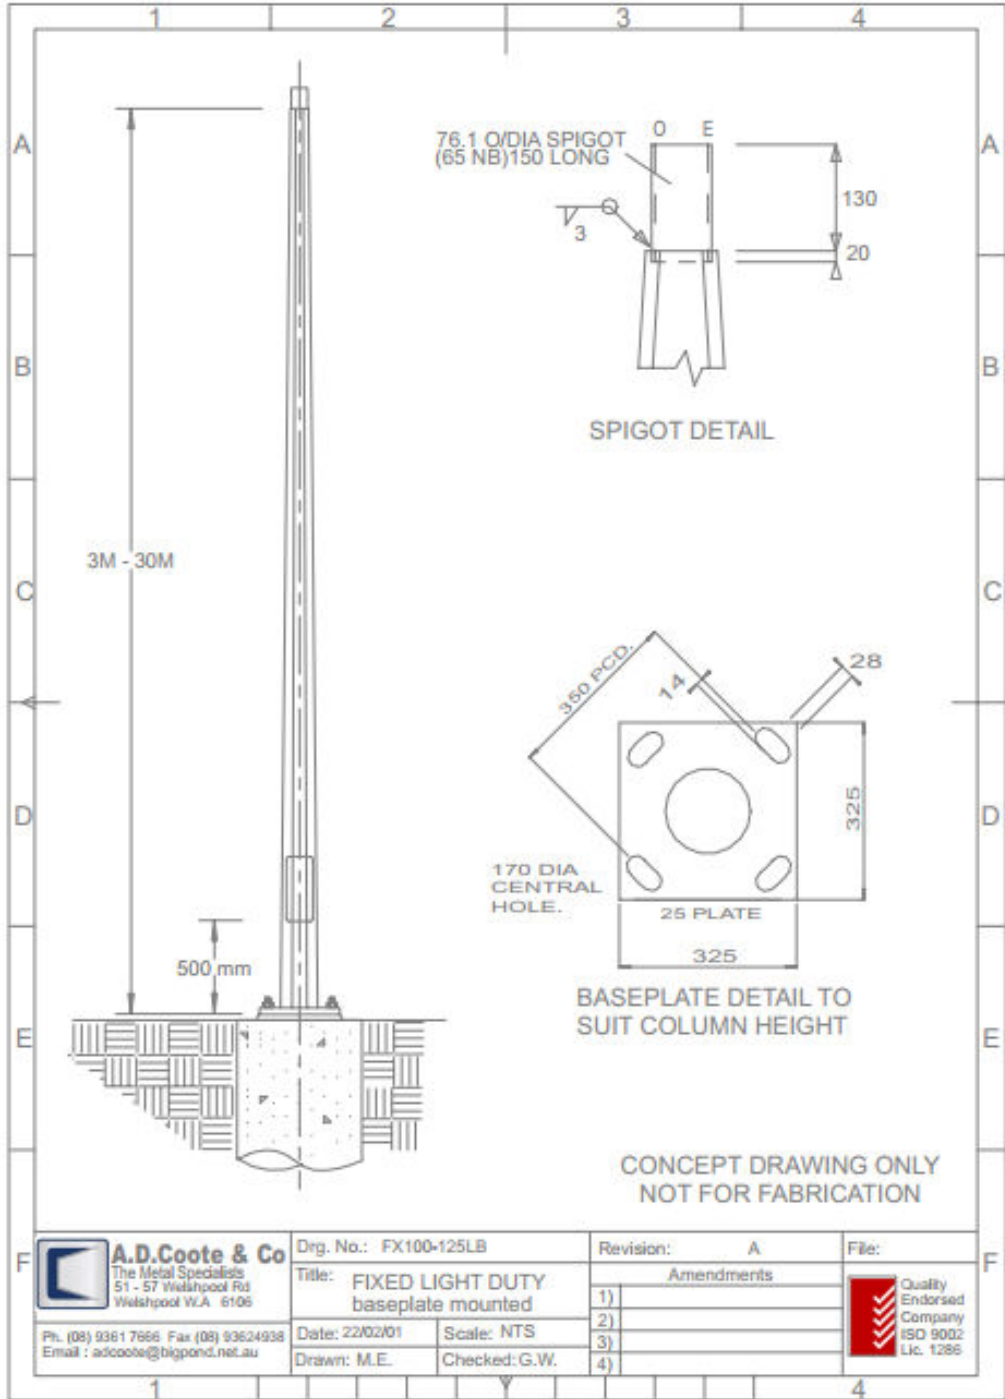

A.D. COOTE & CO.

THE METAL SPECIALISTS

Fixed Base Plate mounted columns

A.D. COOTE & CO.

THE METAL SPECIALISTS

Fixed Base Plate mounted columns / Standard Duty

Code	Height metres	A/F base mm	A/F top mm	Approx. Weight kg	Door Width	Door Height	Ragbolts
FX030LB	3	121	78	29	85	290	R250164
FX035LB	3.5	128	78	33	85	290	R250164
FX040LB	4	135	78	38	85	290	R250164
FX045LB	4.5	142	78	43	100	290	R250164
FX050LB	5	149	78	49	100	290	R250164
FX055LB	5.5	157	78	54	100	290	R250164
FX060LB	6	164	78	60	100	290	R250164
FX065LB	6.5	171	78	66	130	440	R250164
FX070LB	7	186	78	82	130	440	R350244
FX075LB	7.5	193	78	88	130	440	R350244
FX080LB	8	201	78	96	130	440	R350244
FX085LB	8.5	210	78	104	130	440	R350244
FX090LB	9	216	78	111	130	440	R350244
FX095LB	9.5	224	78	122	130	440	R350244
FX100LB	10	232	78	131	160	590	R350244
FX105LB	10.5	240	78	139	160	590	R350244
FX110LB	11	250	78	149	160	590	R350244
FX115LB	11.5	258	78	159	160	590	R350244
FX120LB	12	265	78	168	160	590	R350244
FX125LB	12.5	272	78	178	160	590	R350244
FX130LB	13	280	78	209	160	590	R500304
FX135LB	13.5	288	78	243	160	590	R500304
FX140LB	14	294	78	254	200	590	R500304
FX145LB	14.5	299	78	265	200	590	R500304
FX150LB	15	308	78	278	200	590	R500304
FX155LB	15.5	318	78	293	200	590	R500304
FX160LB	16	325	78	305	200	590	R500304
FX165LB	16.5	329	78	316	200	590	R500304
FX170LB	17	351	91	425	200	590	R500308
FX175LB	17.5	360	91	445	200	590	R500308
FX180LB	18	369	91	465	200	590	R500308
FX185LB	18.5	378	91	485	200	590	R500308
FX190LB	19	387	91	506	200	590	R500308
FX195LB	19.5	396	91	541	200	590	R500308
FX200LB	20	397	91	560	200	590	R500308
FX210LB	21	413	91	599	200	590	R550308
FX220LB	22	456	106	816	200	590	R600308
FX230LB	23	480	106	885	200	590	R600308
FX240LB	24	500	106	964	200	590	R600308
FX250LB	25	592	150	1,232	200	590	R750308