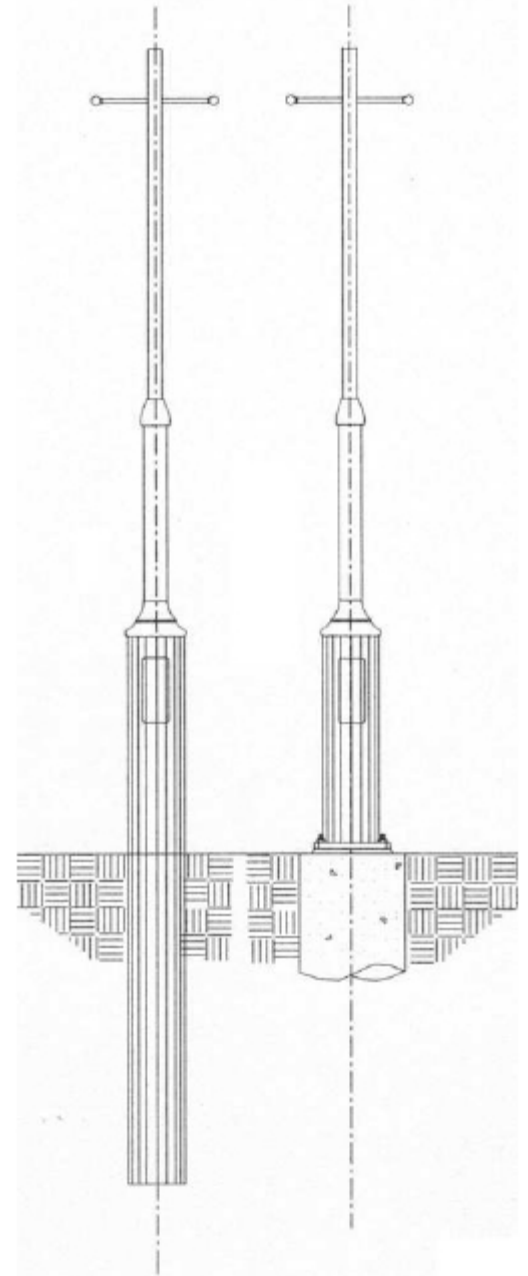

The Heritage

The Heritage is a column design that was developed to complement the existing columns in a suburb of Perth, Western Australia. After supplying several hundred for a project it was decided to add this column to our standard range. The Heritage is an off-spin of the successful Bordeaux range with an increase in base diameter and a double step down to give this column added character.

Available in both in-ground and base plate mounted and mounting heights of 3.5m, 4.5m and 6m. Other mounting heights can be accommodated if required as well as minor design changes to make the column more unique to a particular development.

For more information on The Heritage contact our sales team or come in and have a look at our lighting column display area.

The Heritage

The standard Heritage has a 60mm diameter shaft and is suitable for a direct post top light fitting or can be adapted for any sort of outreach configuration of which some of our standard attachments are shown below.

The Heritage showing Base Plate mount and In-Ground mount

A.D. COOTE & CO.

THE METAL SPECIALISTS

The Heritage

Below are tables displaying our standard range of Heritage Columns identified with the code on the left side of the chart (identified HERT = heritage, 030 = height in metres and B or G for base plate or in ground mount).