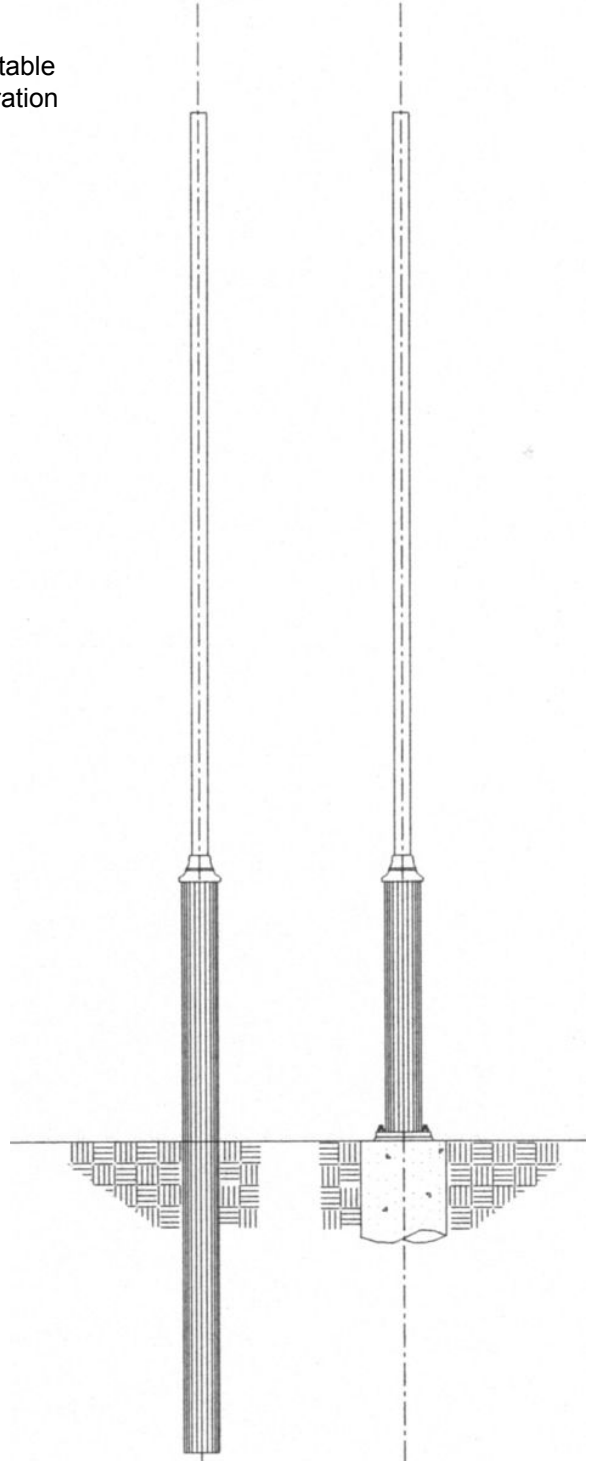

The Bordeaux

The "Bordeaux" decorative column has been designed as a complete decorative range of columns which complement our range of standard columns and is available with two types of base sections, 16-sided or pipe. It is also available with a base plate for concrete footings, or direct - buried.

A.D. COOTE & CO.

THE METAL SPECIALISTS

The Bordeaux

The standard Bordeaux has a 76mm diameter shaft and is suitable for a direct post top light fitting or any sort of outreach configuration of which some of our standard attachments are shown below.

The Bordeaux showing Base Plate mount and In-Ground mount

The Bordeaux

Below are tables displaying our standard range of Bordeaux Columns identified with the code on the left side of the chart (identified BORD = bordeaux, 030 = height in metres and B or G for base plate or in ground mount).

Code	Height metres	Spigot Size	Door Width	Door Height	Ragbolts
BORD030B	3	76	120	350	R250164
BORD035B	3.5	76	120	350	R250164
BORD040B	4	76	120	350	R250164
BORD045B	4.5	76	120	350	R250164
BORD050B	5	76	120	350	R250164
BORD055B	5.5	76	120	350	R250164
BORD060B	6	76	120	350	R250164
BORD065B	6.5	76	120	350	R350244
BORD070B	7	76	120	350	R350244
BORD075B	7.5	76	120	350	R350244
BORD080B	8	76	120	350	R350244