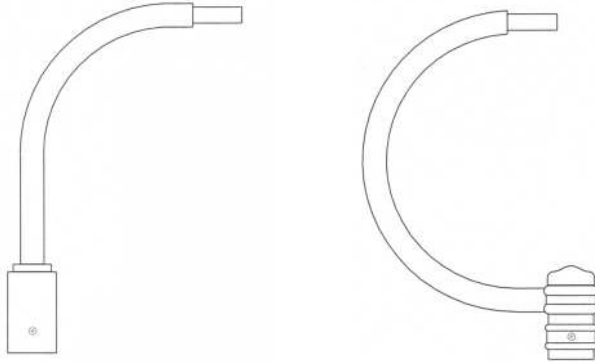

The Bordeaux

The "Bordeaux" decorative column has been designed as a complete decorative range of columns which complement our range of standard columns and is available with two types of base sections, 16-sided or pipe. It is also available with a base plate for concrete footings, or direct - buried.

This column design has become so popular that it was selected as a decorative alternative to octagonal columns by Western Power and is now used in many new suburbs in the Perth area. Various sizes are available to suit pathway or park lighting, using post top or under-slung decorative luminaries.

Larger sizes are available for major and minor roadway lighting and can be supplied with pipe curved or gooseneck single or double outreaches for different types of luminaries. The Bordeaux columns are generally supplied powder coated in a wide selection of standard colours but can be supplied in a plain galvanised finish.

A.D. COOTE & CO.

THE METAL SPECIALISTS

The Bordeaux

The standard Bordeaux has a 76mm diameter shaft and is suitable for a direct post top light fitting or any sort of outreach configuration of which some of our standard attachments are shown below.