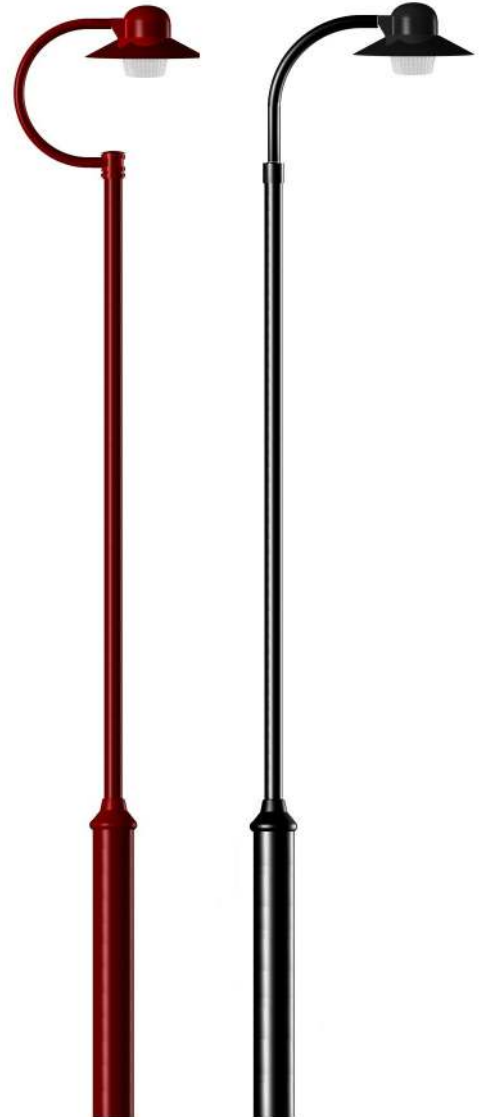

The Bordeaux

The "Bordeaux" decorative column has been designed as a complete decorative range of columns which complement our range of standard columns and is available with two types of base sections, 16-sided or pipe. It is also available with a base plate for concrete footings, or direct - buried.

This column design has become so popular that it was selected as a decorative alternative to octagonal columns by Western Power and is now used in many new suburbs in the Perth area. Various sizes are available to suit pathway or park lighting, using post top or under-slung decorative luminaries.

Larger sizes are available for major and minor roadway lighting and can be supplied with pipe curved or gooseneck single or double outreaches for different types of luminaries. The Bordeaux columns are generally supplied powder coated in a wide selection of standard colours but can be supplied in a plain galvanised finish.

A.D. COOTE & CO.

THE METAL SPECIALISTS

The Bordeaux

The standard Bordeaux has a 76mm diameter shaft and is suitable for a direct post top light fitting or any sort of outreach configuration of which some of our standard attachments are shown below.