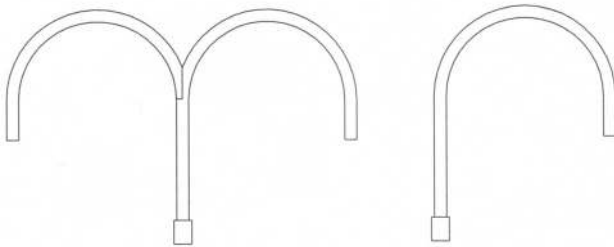

Larger sizes are available for major and minor roadway lighting and can be supplied with pipe curved or gooseneck single or double outreaches for different types of luminaries. The Bordeaux columns are generally supplied powder coated in a wide selection of standard colours but can be supplied in a plain galvanised finish.

A.D. COOTE & CO.

THE METAL SPECIALISTS

The Bordeaux

The standard Bordeaux has a 76mm diameter shaft and is suitable for a direct post top light fitting or any sort of outreach configuration of which some of our standard attachments are shown below.

Our standard Bordeaux fittings as supplied under the street vision concept. Left is the Avenue Bracket and right, the Nostalgia.

Double and single Gooseneck brackets are also another common choice to mount on the Bordeaux.

The Bordeaux showing Base Plate mount and In-Ground mount

The Bordeaux

Below are tables displaying our standard range of Bordeaux Columns identified with the code on the left side of the chart (identified BORD = bordeaux, 030 = height in metres and B or G for base plate or in ground mount).